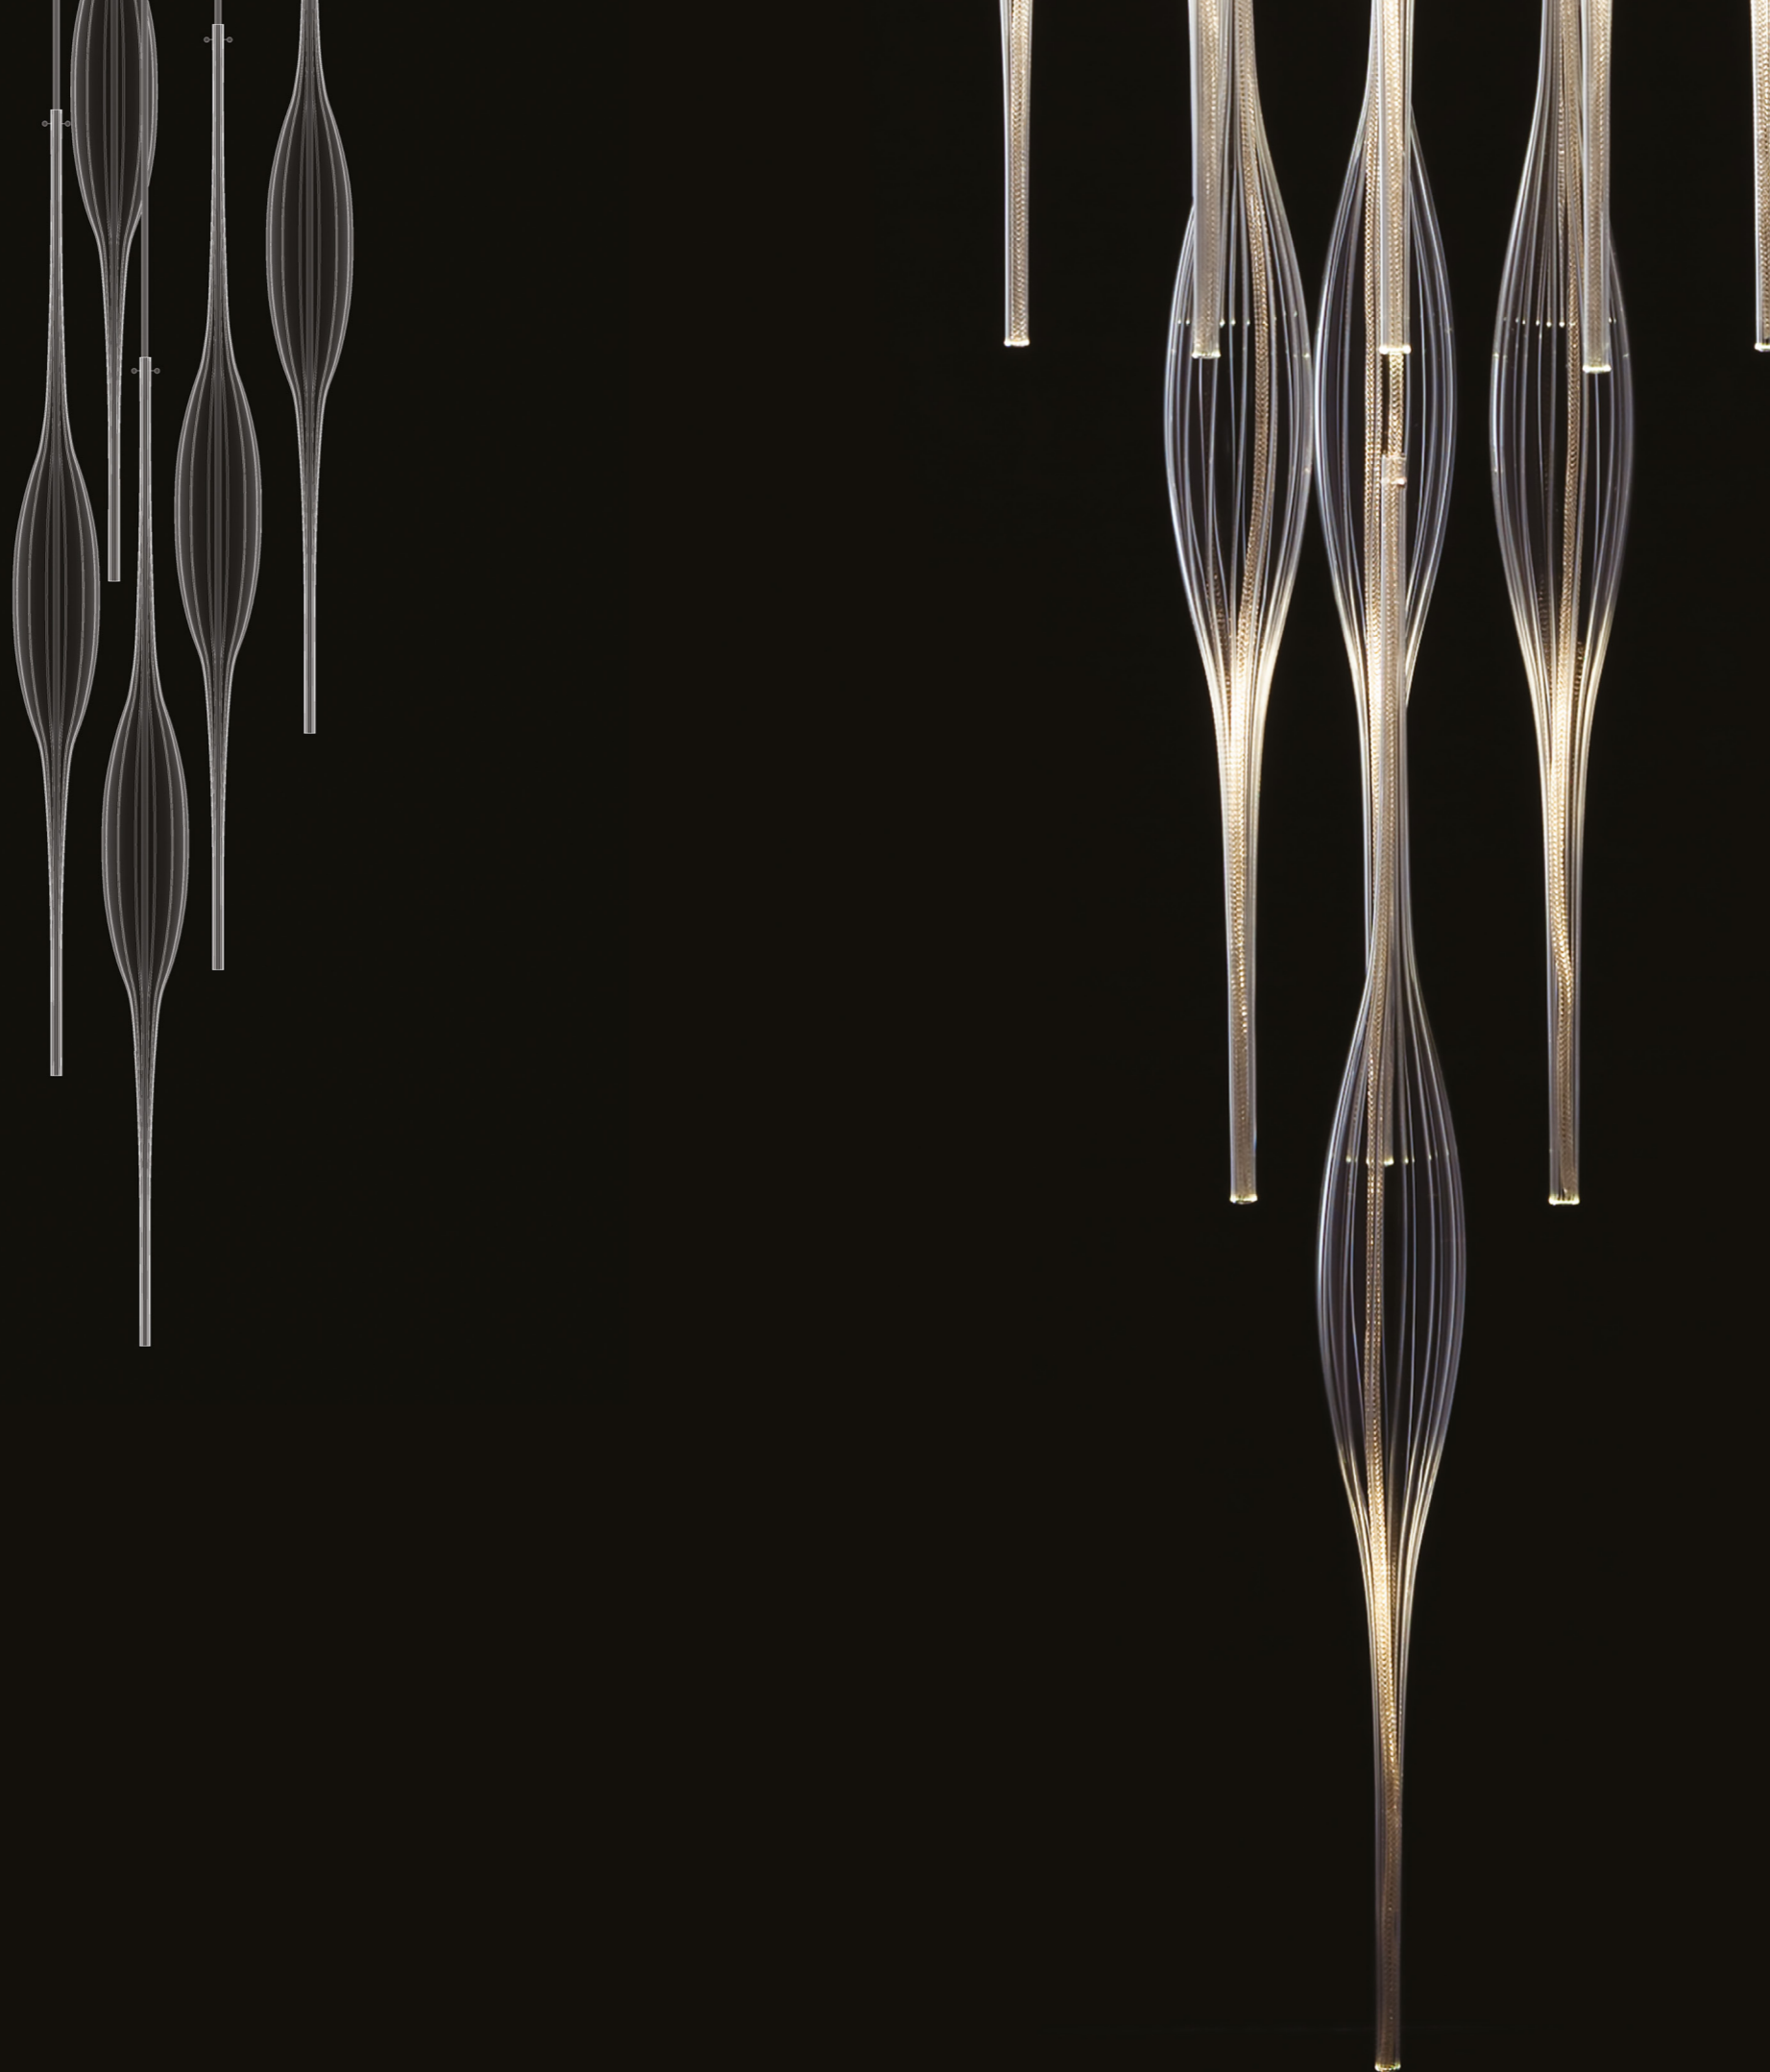

HYDRA

BETA

CLEAR OR FROSTED HAND-BLOWN RULED GLASS PENDANT.

One size only: h. 85 - ø 7,5 cm.

Additional inner light can be used with this model (see page 34).